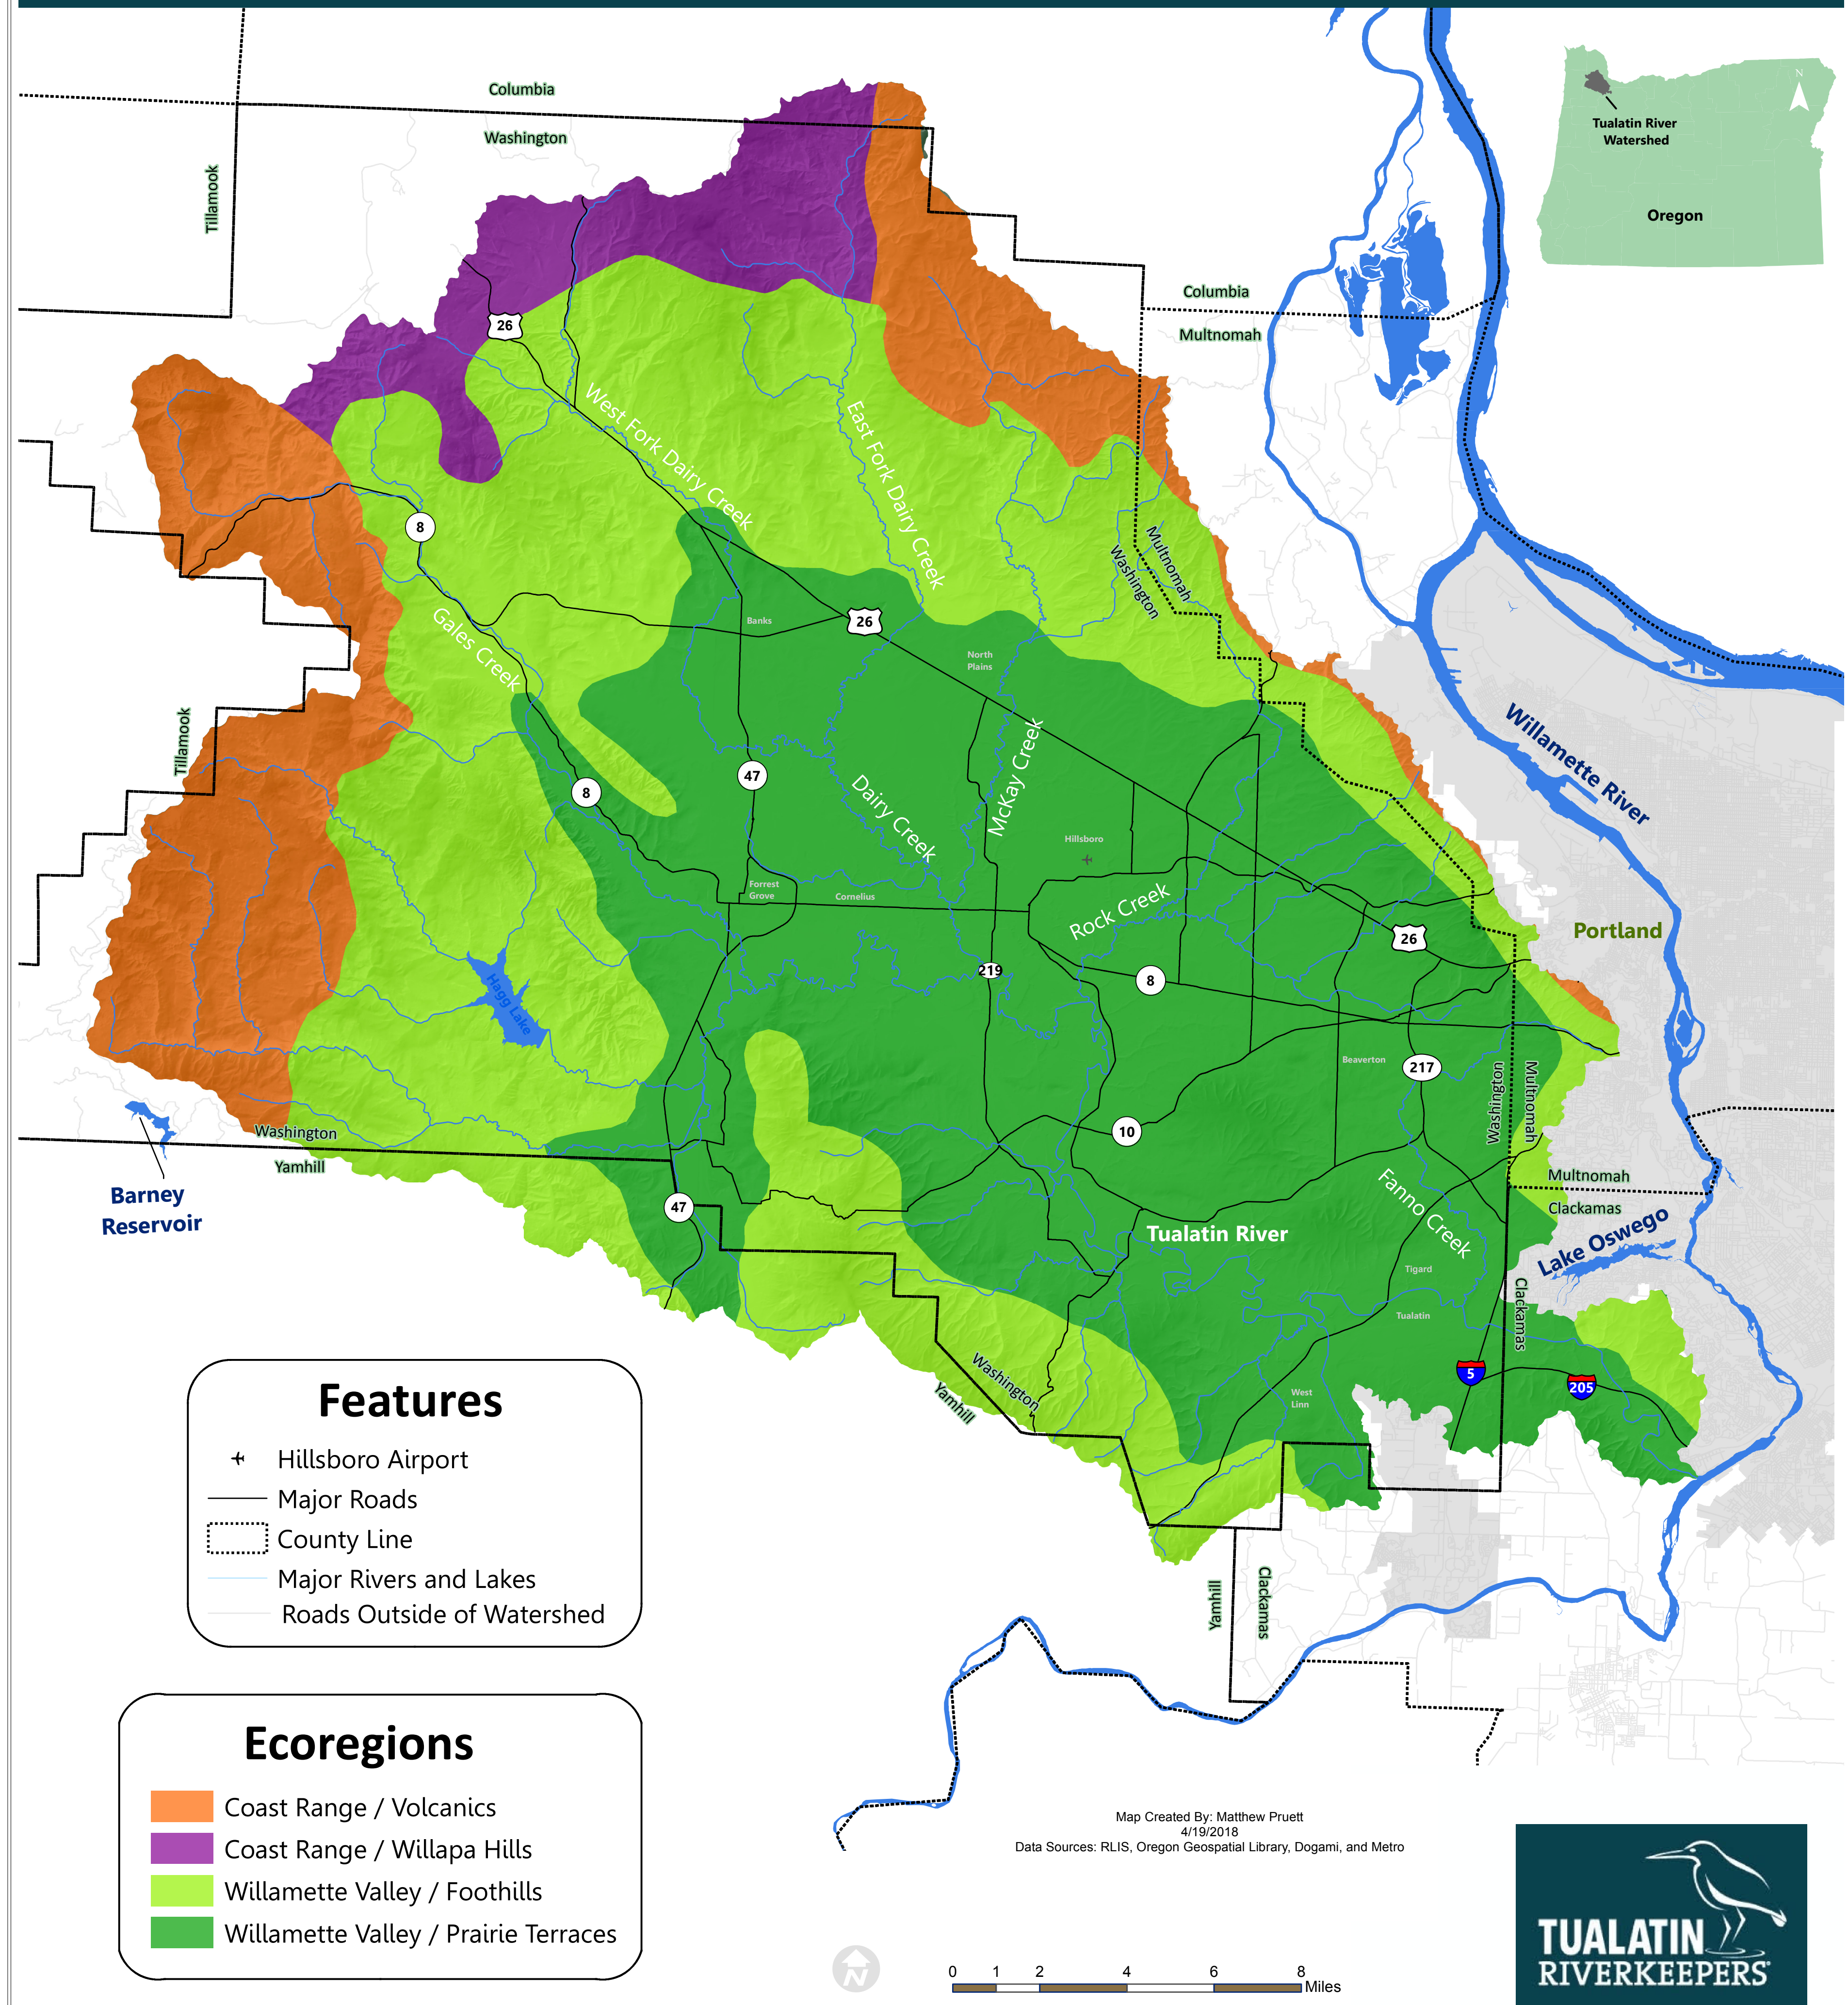

Tualatin River Watershed Ecoregions

Features

- ✈ Hillsboro Airport
- Major Roads
- ⋯ County Line
- Major Rivers and Lakes
- Roads Outside of Watershed

Ecoregions

- Coast Range / Volcanics
- Coast Range / Willapa Hills
- Willamette Valley / Foothills
- Willamette Valley / Prairie Terraces

Map Created By: Matthew Pruett
4/19/2018
Data Sources: RLIS, Oregon Geospatial Library, Dogami, and Metro