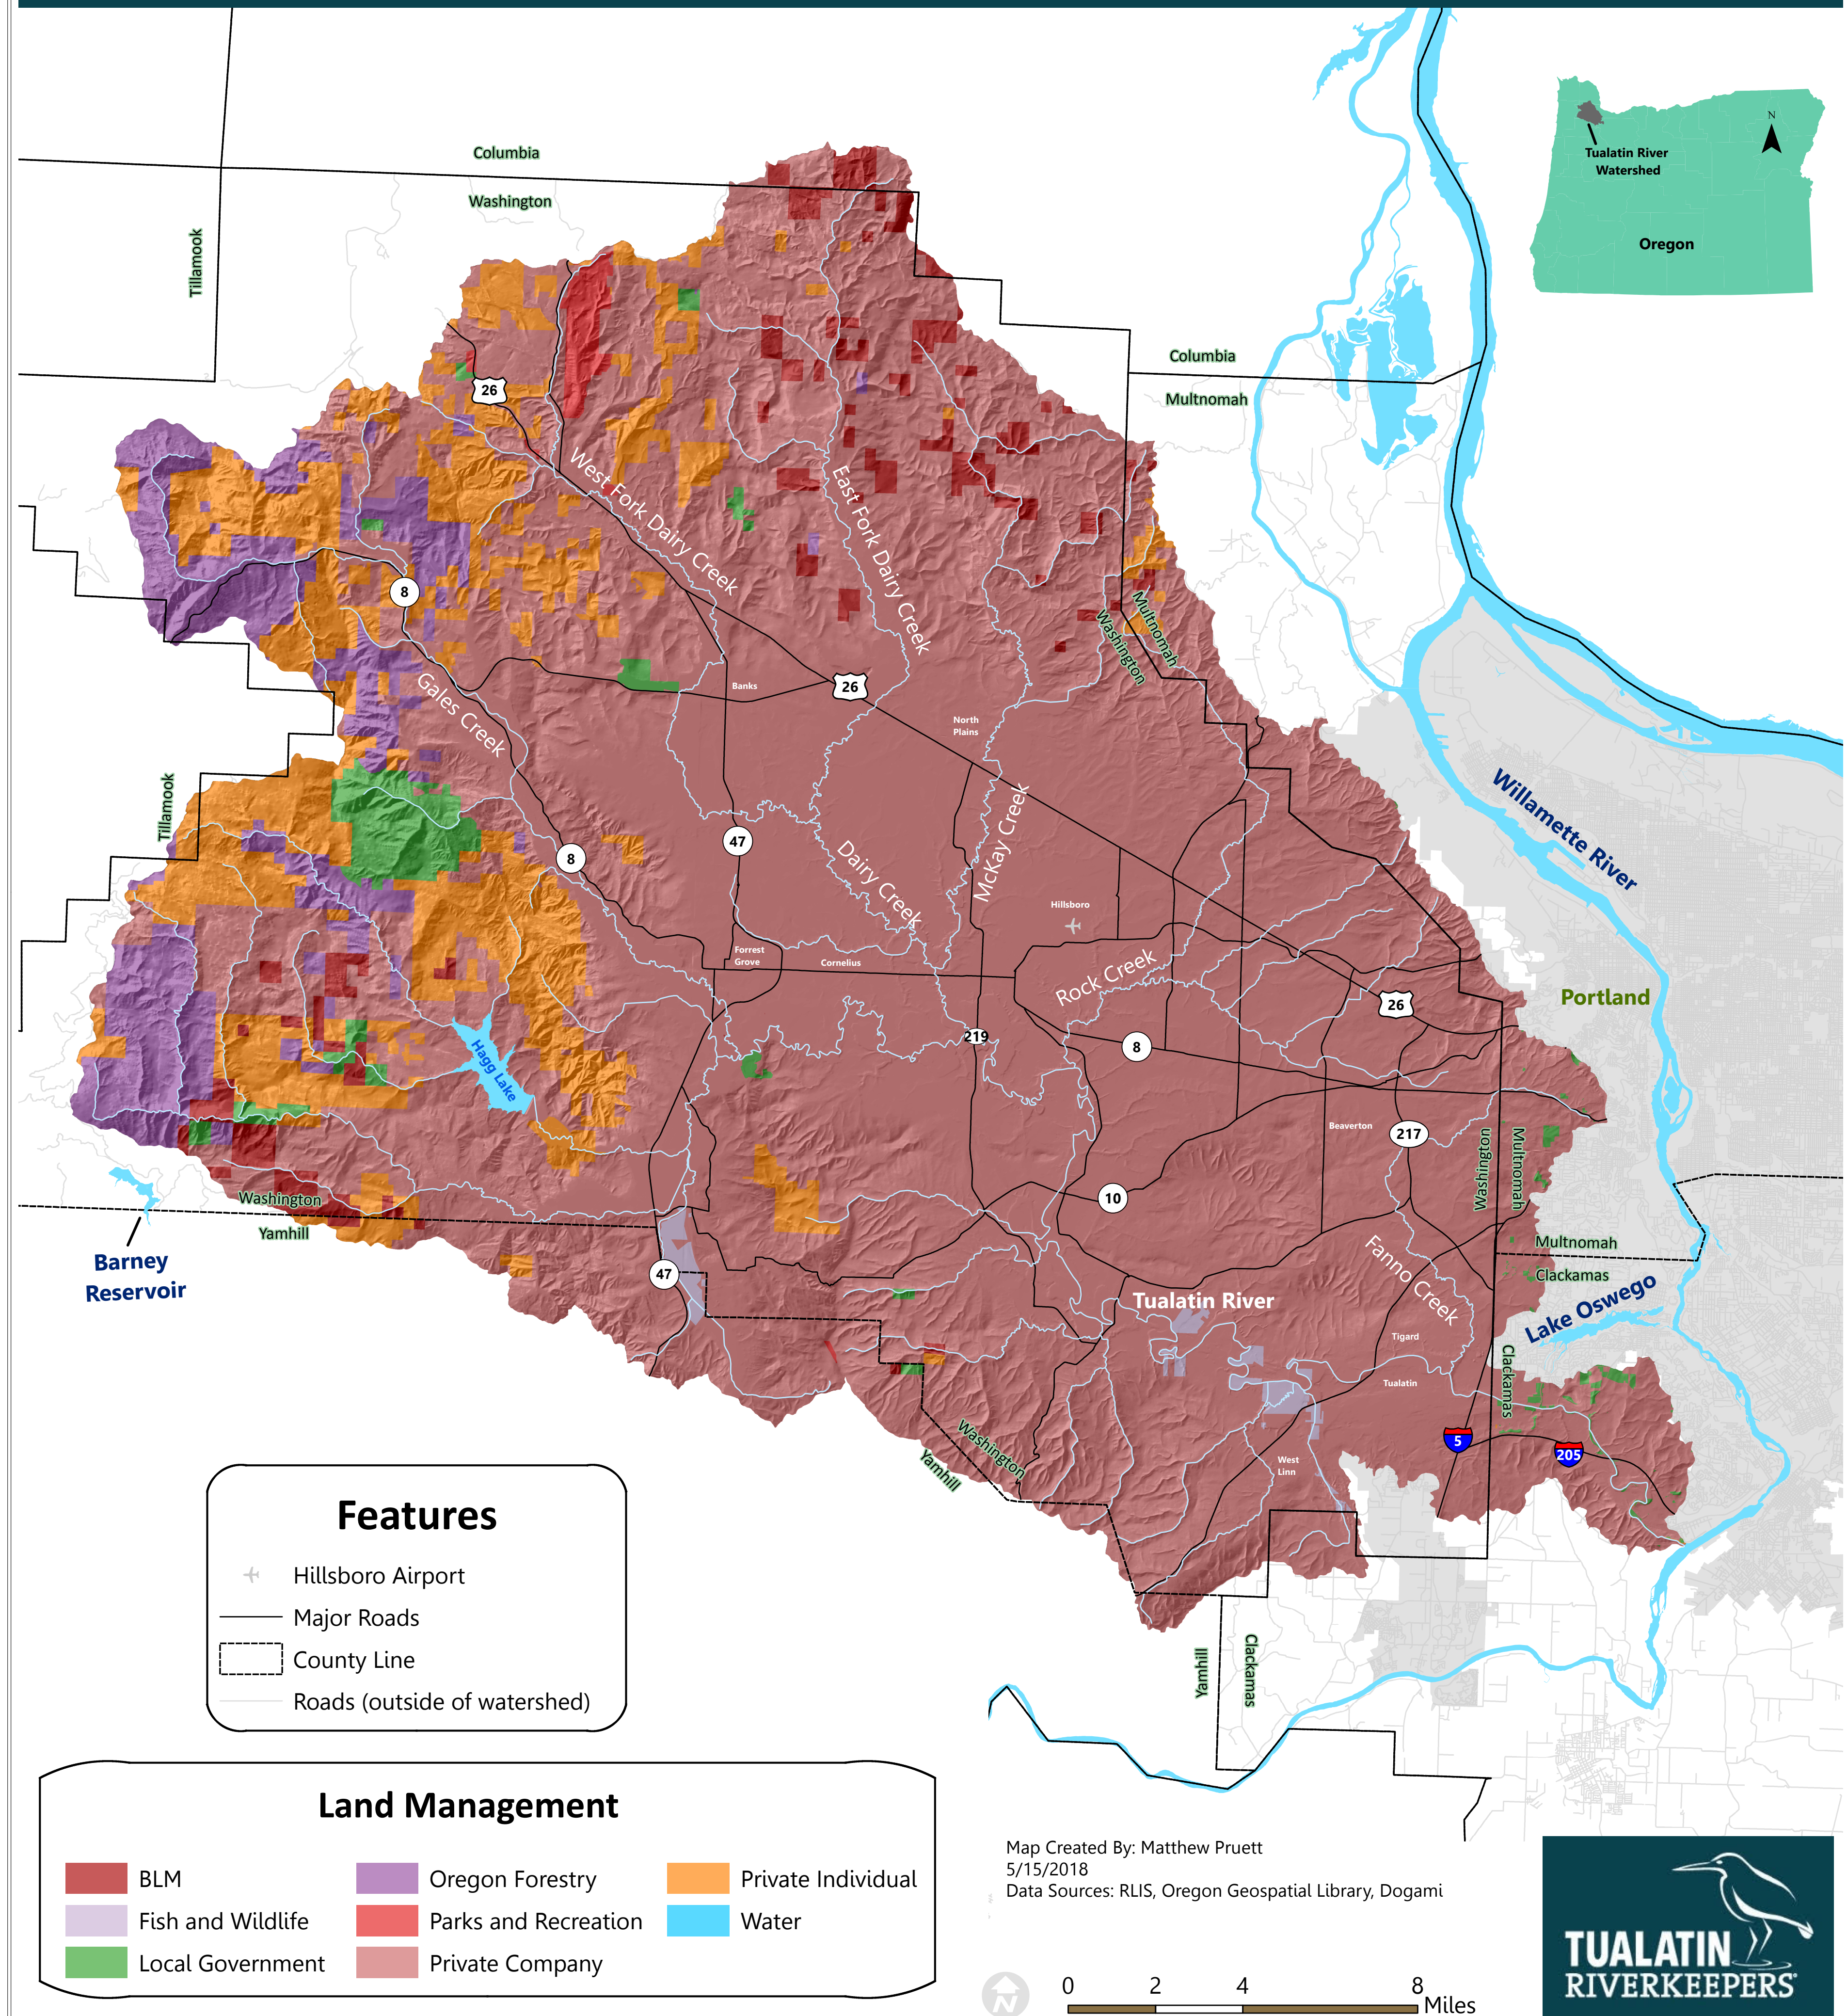

Tualatin River Watershed Management

Features

- ✈ Hillsboro Airport
- Major Roads
- ⬜ County Line
- Roads (outside of watershed)

Land Management

 BLM	 Oregon Forestry	 Private Individual
 Fish and Wildlife	 Parks and Recreation	 Water
 Local Government	 Private Company	

Map Created By: Matthew Pruett
 5/15/2018
 Data Sources: RLIS, Oregon Geospatial Library, Dogami